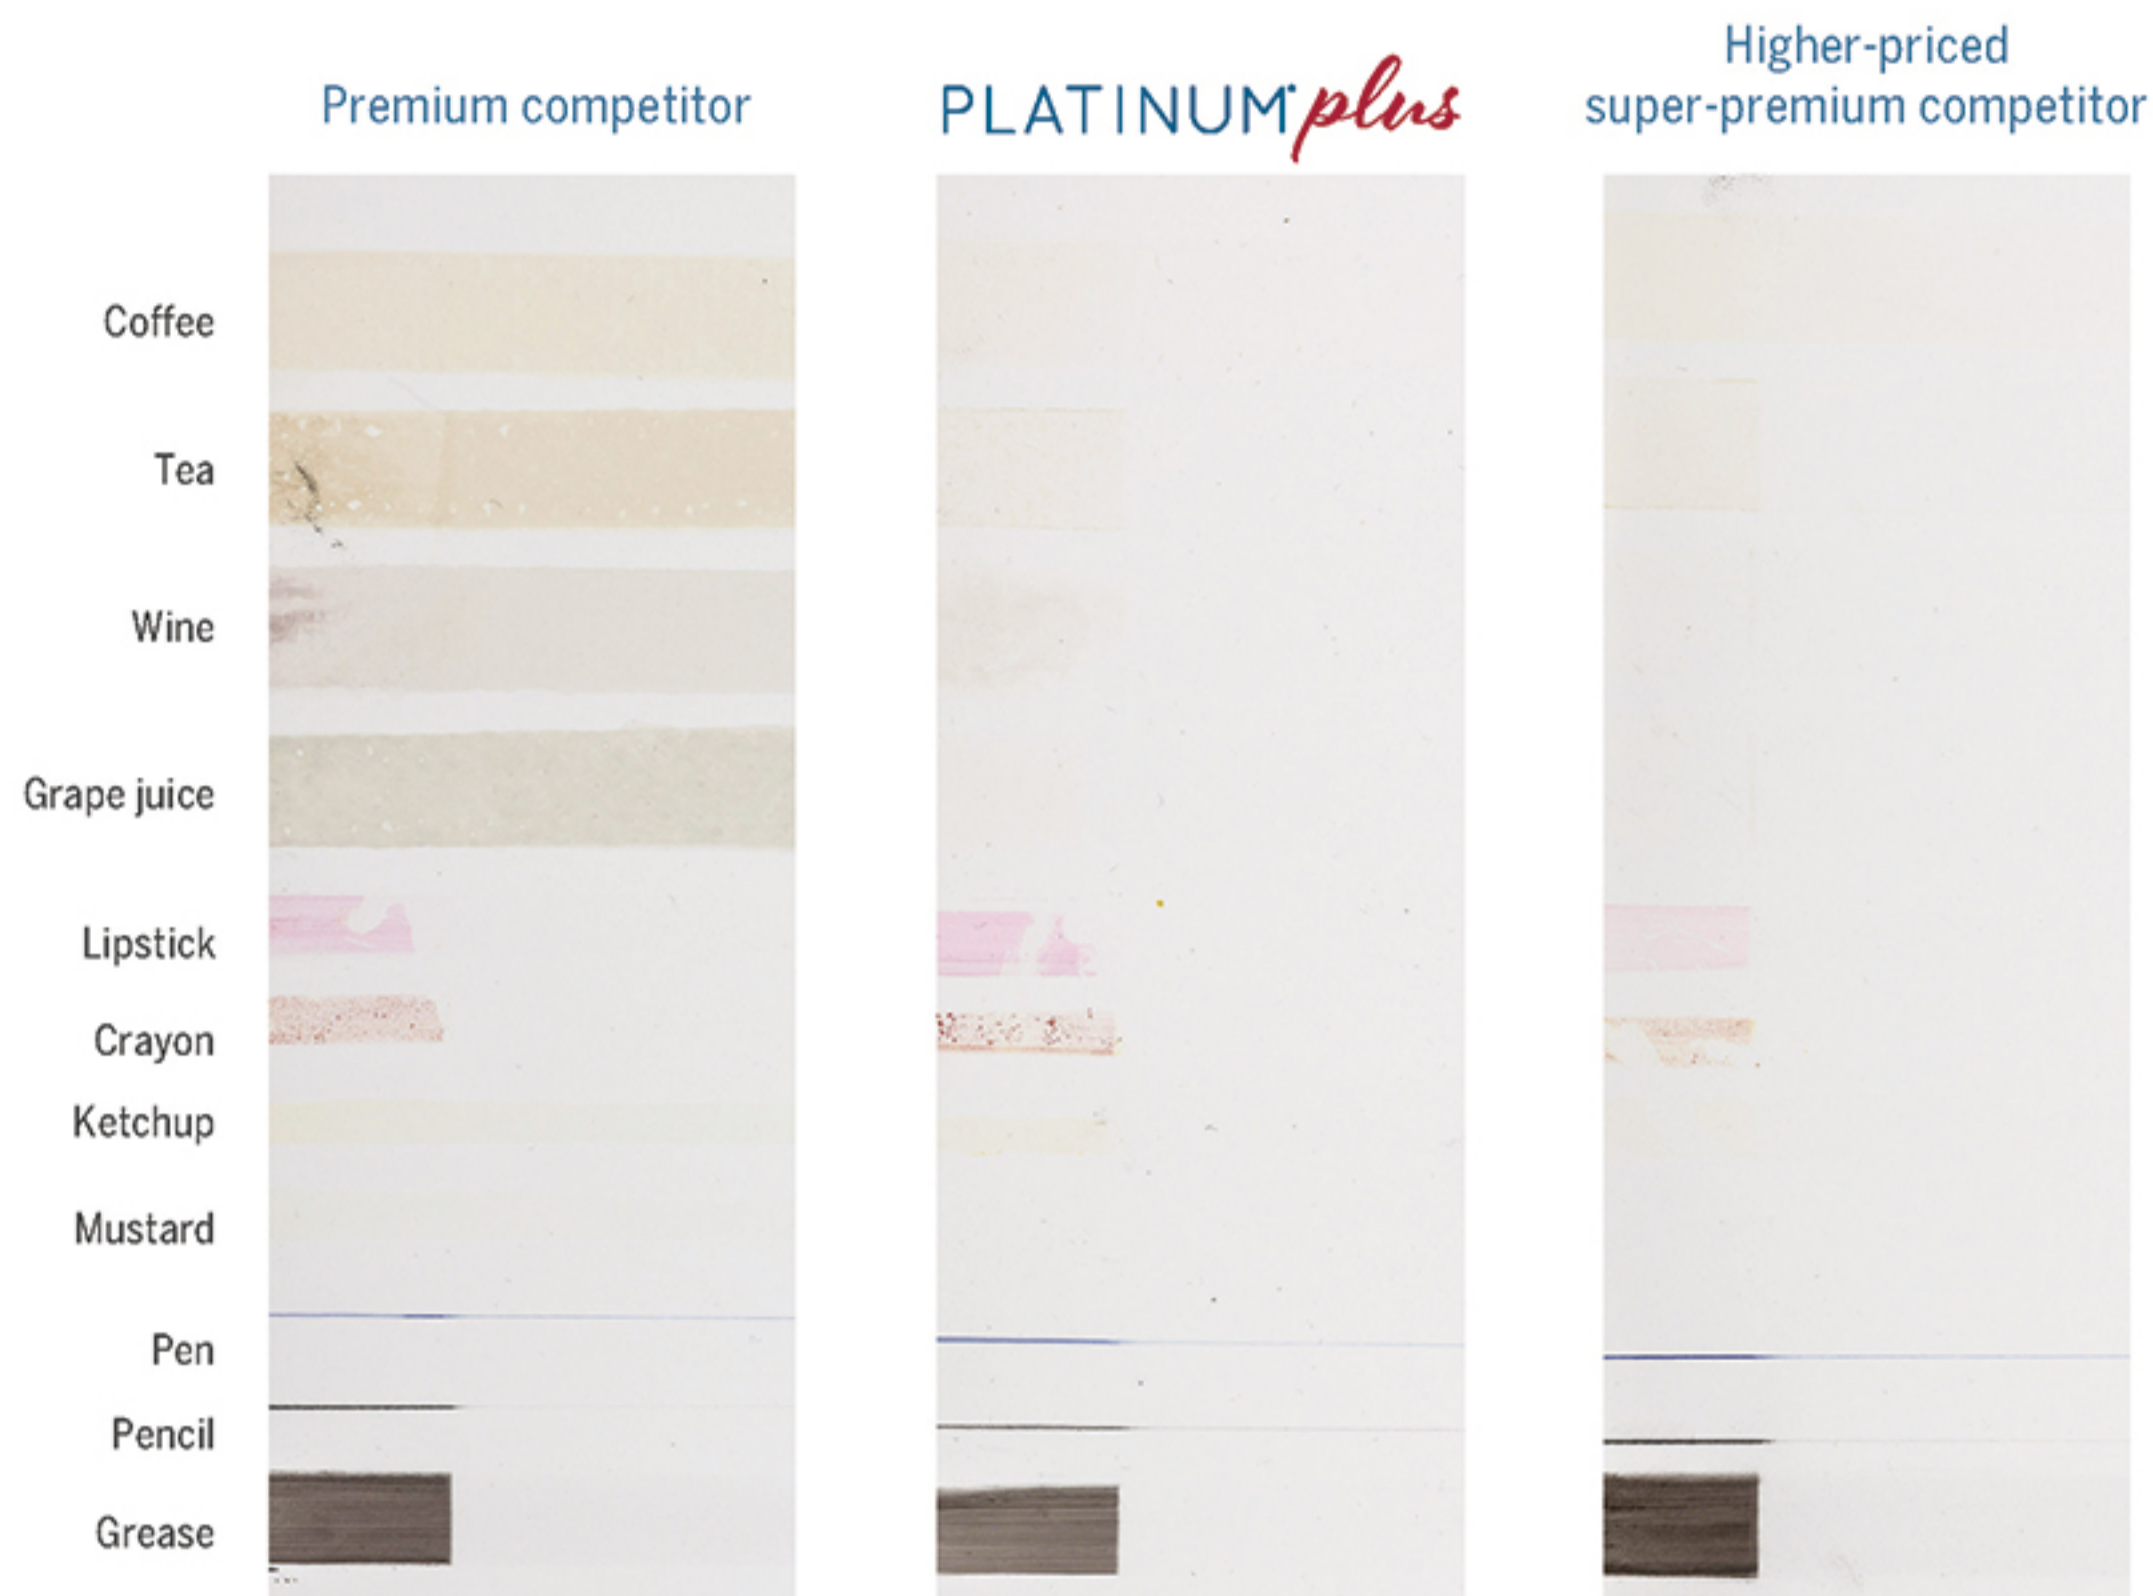

### NO PREP, NO PRIME FORMULA

Allows the paint to be applied to most uncoated surfaces or over sound, nonpeeling, previously painted, or glossy surfaces, without the need to sand or prime.

### UNCONDITIONAL SATISFACTION GUARANTEED

See label for details.

To learn more, visit [menards.dutchboy.com/platinum-plus](http://menards.dutchboy.com/platinum-plus).

Performance you expect from a luxury paint — at a price you didn't.

**UP TO 50% MORE\*** STAIN-RESISTANT than a leading premium paint  
**AND AS STAIN-RESISTANT** as a leading super-premium paint

\*In satin sheen. Superiority ranges from 24%–50%, depending on the sheen selected.

Panels demonstrate how each paint performs when rinsed with water (left one-third of panels) versus when wiped with a soft sponge and using a mild household cleaner (right two-thirds of panels). Platinum® Plus outperforms a leading premium paint competitor and is as good as a higher-priced super-premium paint competitor.